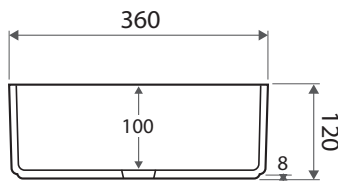

Gloss White
$199 • RB3134