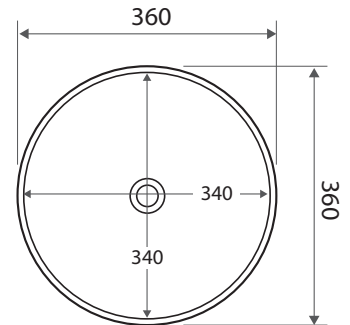

Gloss White
$199 • RB3134